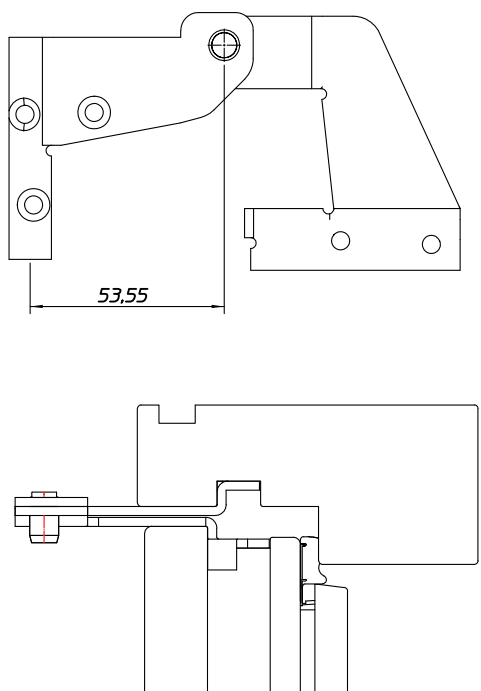

Item No.	Description	Ean No.	Box Quantity
778310103	SYSTEM 700 SUPPORT HINGE EXTENDf/0346 R HDG	5701984081287	50 PCS
778320103	SYSTEM 700 SUPPORT HINGE EXTENDf/0346LV HDG	5701984081317	50 PCS
778310513	SYSTEM 700 SUPPORT HINGE EXTENDf/0346 R SILVER	5701984081348	50 PCS
778320513	SYSTEM 700 SUPPORT HINGE EXTENDf/0346 L SILVER	5701984081379	50 PCS